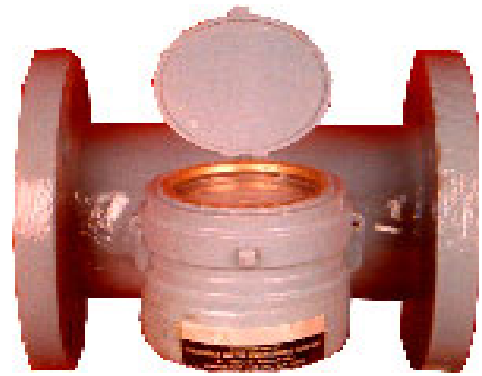

## FLOW METERS FOR EVERY APPLICATION

Measureall flow Meter  
15mm diameter for chemicals & other fluids

Standard Model Proportional type bulk flow  
Water meter upto 2000mm diameter

Compact Bulk Flow Water Meter upto  
250mm diameter

Turbine Type Water Meter upto  
600mm diameter

Special Bulk Flow Water Meter for R.C.C. &  
A.C.P. Pipes upto 2000mm diameter

Electromagnetic meters  
upto 1500mm diameter

□ Because every measurement requires separate technique.

## SPECIAL PURPOSE FLOW METERS

Vertical Water Meters in all sizes & Heights

Irrigation Water Meters upto 250mm diameter

Raw Water Meters upto 2000mm diameter

Hot Water Meters upto 300mm diameter & Temperatures upto 120°C

## TAILOR MADE FLOW METERS

Short pattern Bulk Flow Water Meters to meet special requirements upto 2000mm diameter

Cane Juice Meters

Sea Water Meters upto 600mm diameter

Water Works Intake Meter

Portable Notch Meter for Measuring yield / discharge of wells, Tubewells & Pumps