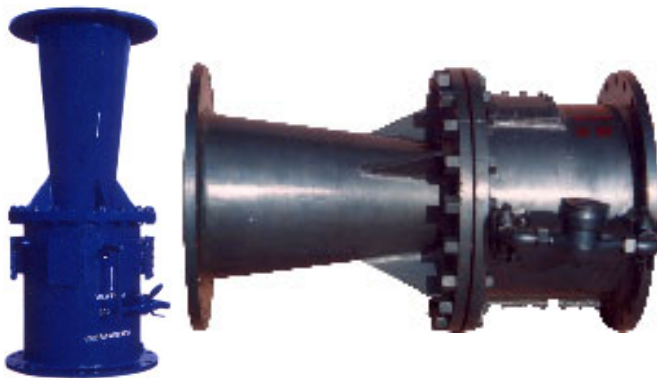

## FLOW METERS FOR EVERY APPLICATION

Measureall flow Meter  
15mm diameter for chemicals & other fluids

Standard Model Proportional type bulk flow  
Water meter upto 2000mm diameter

Compact Bulk Flow Water Meter upto  
250mm diameter

Turbine Type Water Meter upto  
600mm diameter

Special Bulk Flow Water Meter for R.C.C. &  
A.C.P. Pipes upto 2000mm diameter

Electromagnetic meters  
upto 1500mm diameter

□ Because every measurement requires separate technique.

## SPECIAL PURPOSE FLOW METERS

Vertical Water Meters in all sizes & Heights

Irrigation Water Meters upto 250mm diameter

Raw Water Meters upto 2000mm diameter

Hot Water Meters upto 300mm diameter & Temperatures upto 120°C